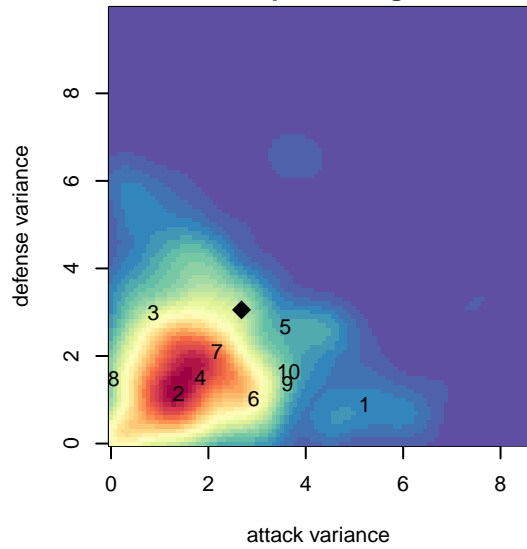

MSC Vikes B02

, ID
 B02 total strength=1029
 attack=4.91 defense=1
 fall league = Idaho D3 U15B Div 2 U15
 spr league = Spr Idaho D3 U15/16 Div 2 North

alt names used:
 MIDDLETON POTTER

Venues played:
 2016 Idaho D3 U15B Division 2 U15
 2016 Spr Idaho D3 U15/16 Division 2 North

MSC Vikes B02
 Dots are actual minus expected GF (blue circles) and GA (red triangles).
 Blue line is smoothed change in attack strength. Red is smoothed change in defense strength.

**attack and defense variance (black dot)
relative to other teams
and top 10 in region**