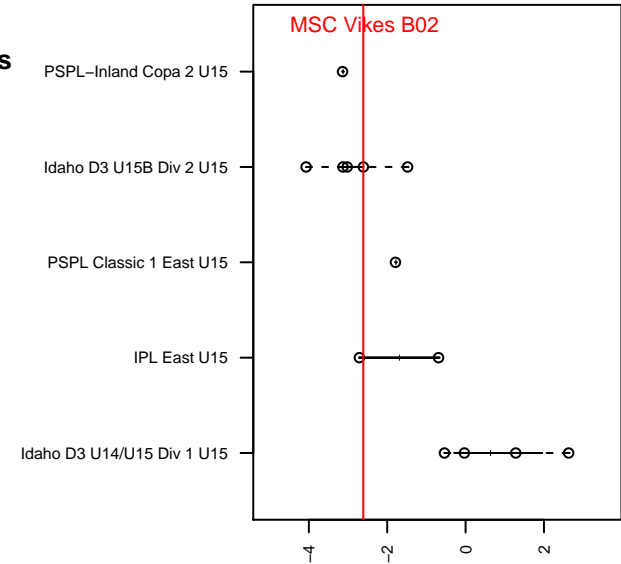

**attack and defense rating
relative to others at age
and all opponents in last 13 months**