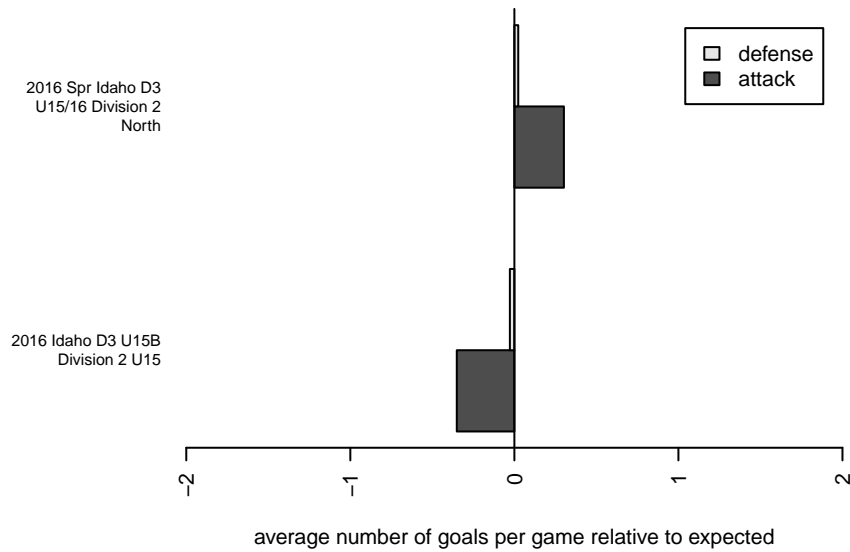

Performance relative to 13 month average