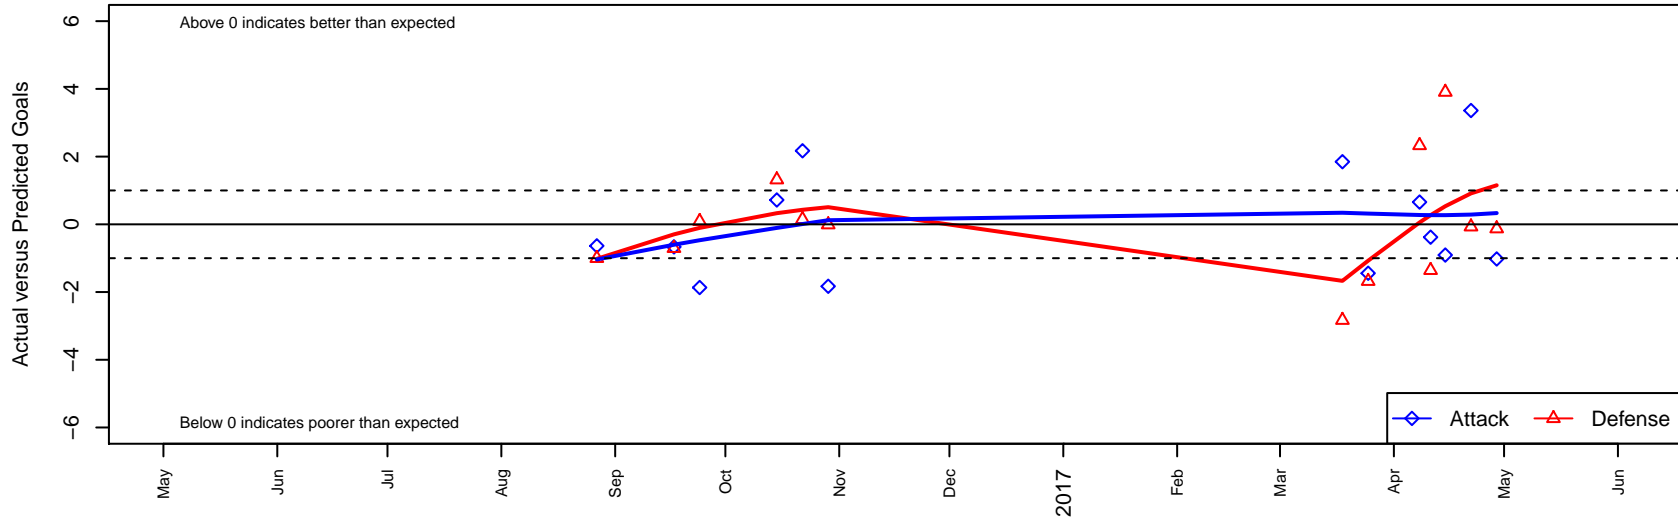

MSC Vikes B02

, ID
 B02 total strength=1029
 attack=4.91 defense=1
 fall league = Idaho D3 U15B Div 2 U15
 spr league = Spr Idaho D3 U15/16 Div 2 North

alt names used:
 MIDDLETON POTTER

Venues played:
 2016 Idaho D3 U15B Division 2 U15
 2016 Spr Idaho D3 U15/16 Division 2 North

MSC Vikes B02
 Dots are actual minus expected GF (blue circles) and GA (red triangles).
 Blue line is smoothed change in attack strength. Red is smoothed change in defense strength.

**attack and defense variance (black dot)
relative to other teams
and top 10 in region**